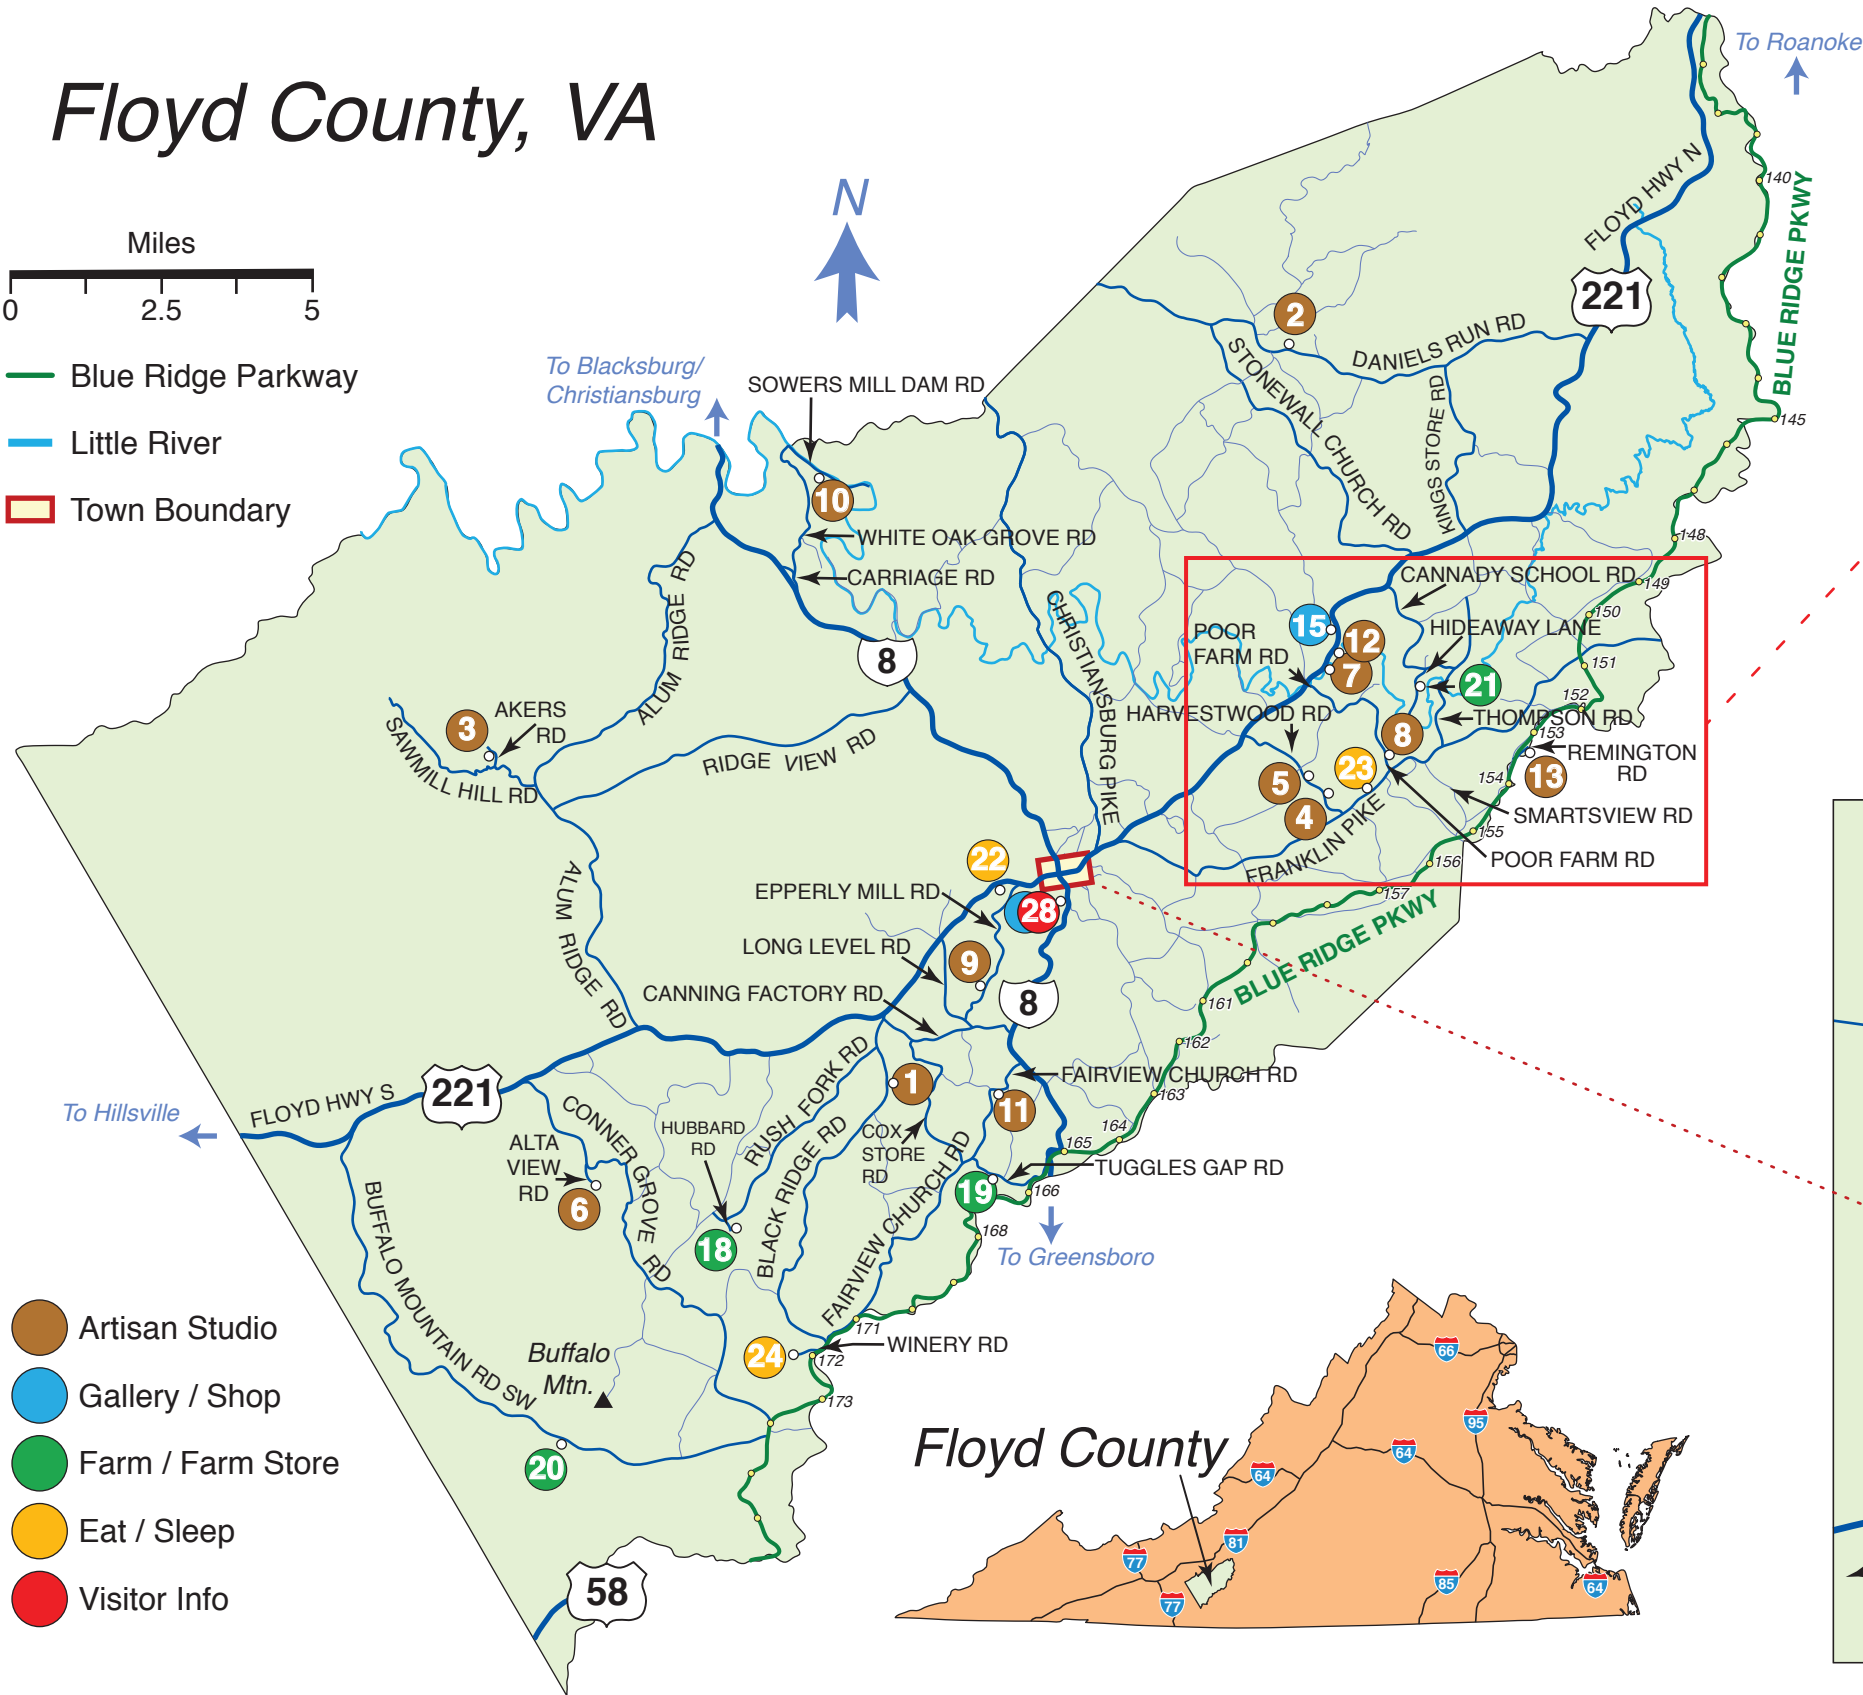

Floyd County, VA

- Blue Ridge Parkway
- Little River
- Town Boundary

- Artisan Studio
- Gallery / Shop
- Farm / Farm Store
- Eat / Sleep
- Visitor Info